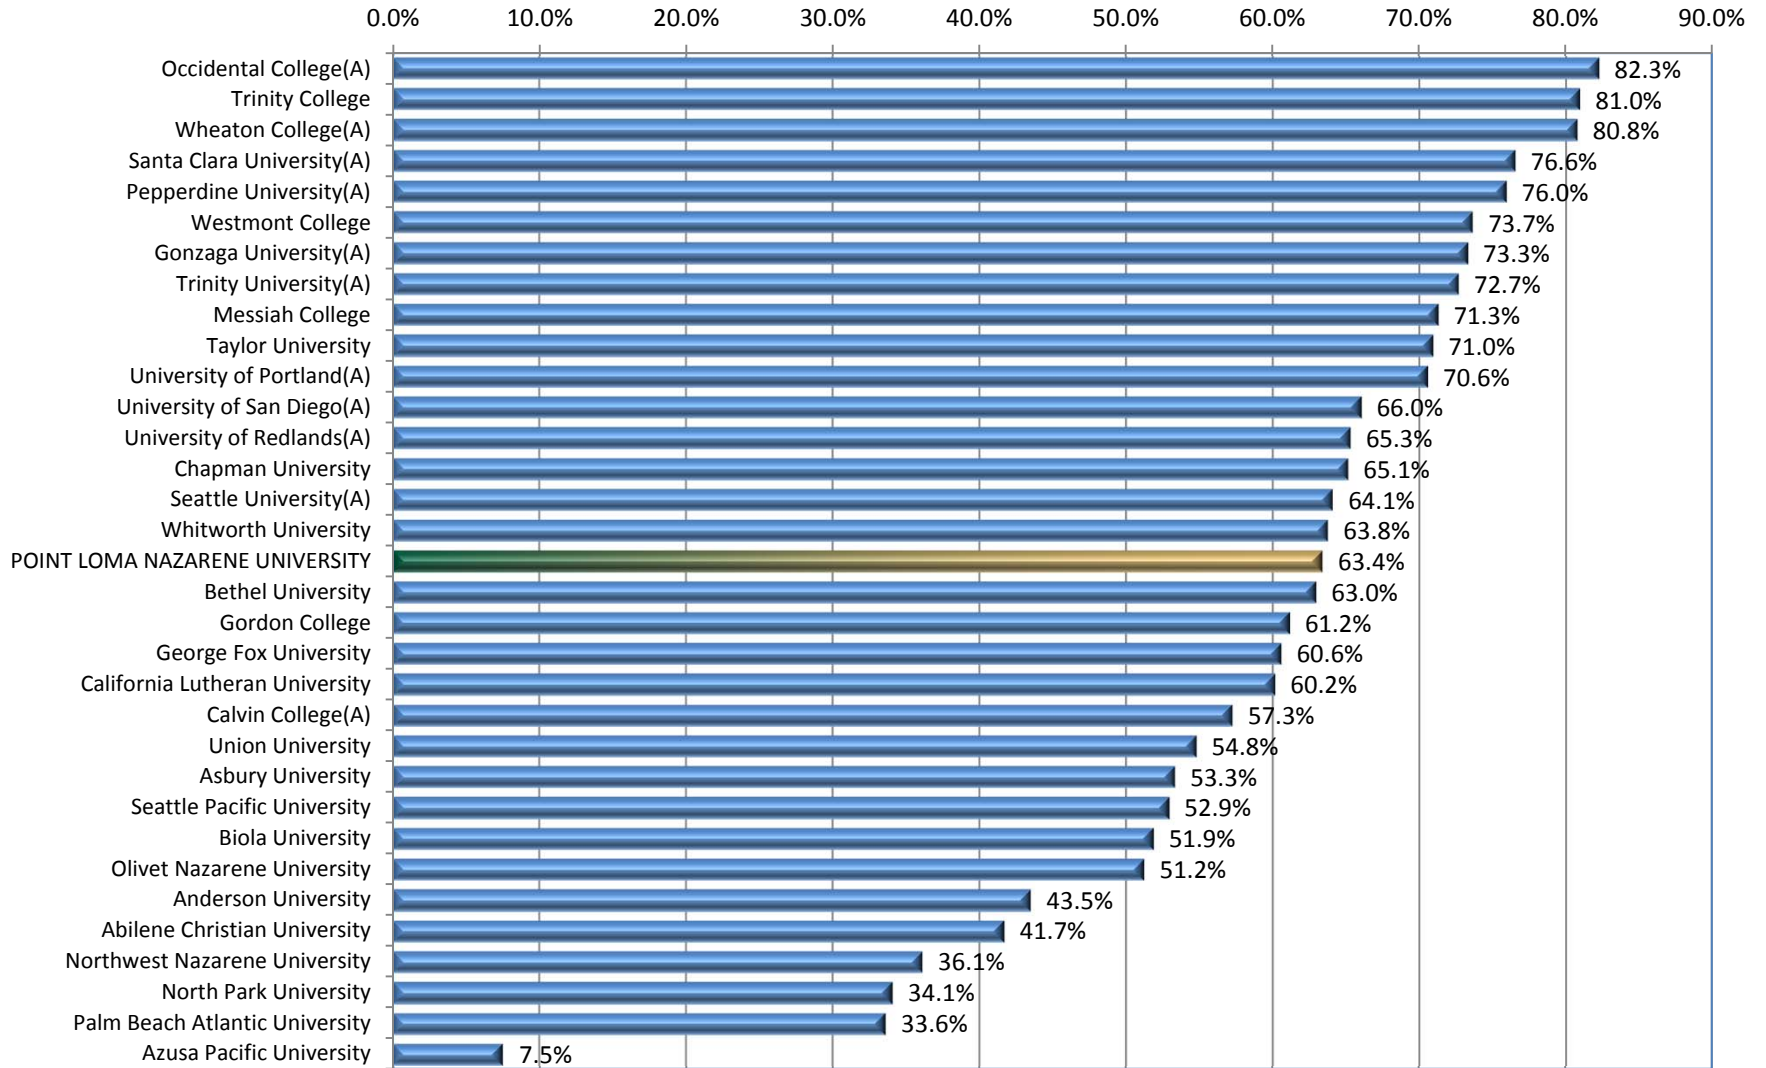

PLNU PEER COMPARISONS

Four-Year Graduation Rates (Fall 2009 Cohort)

(A) - Aspirant Institutions

Source: Institutional Research, 12/16/16 - Data compiled from IPEDS.