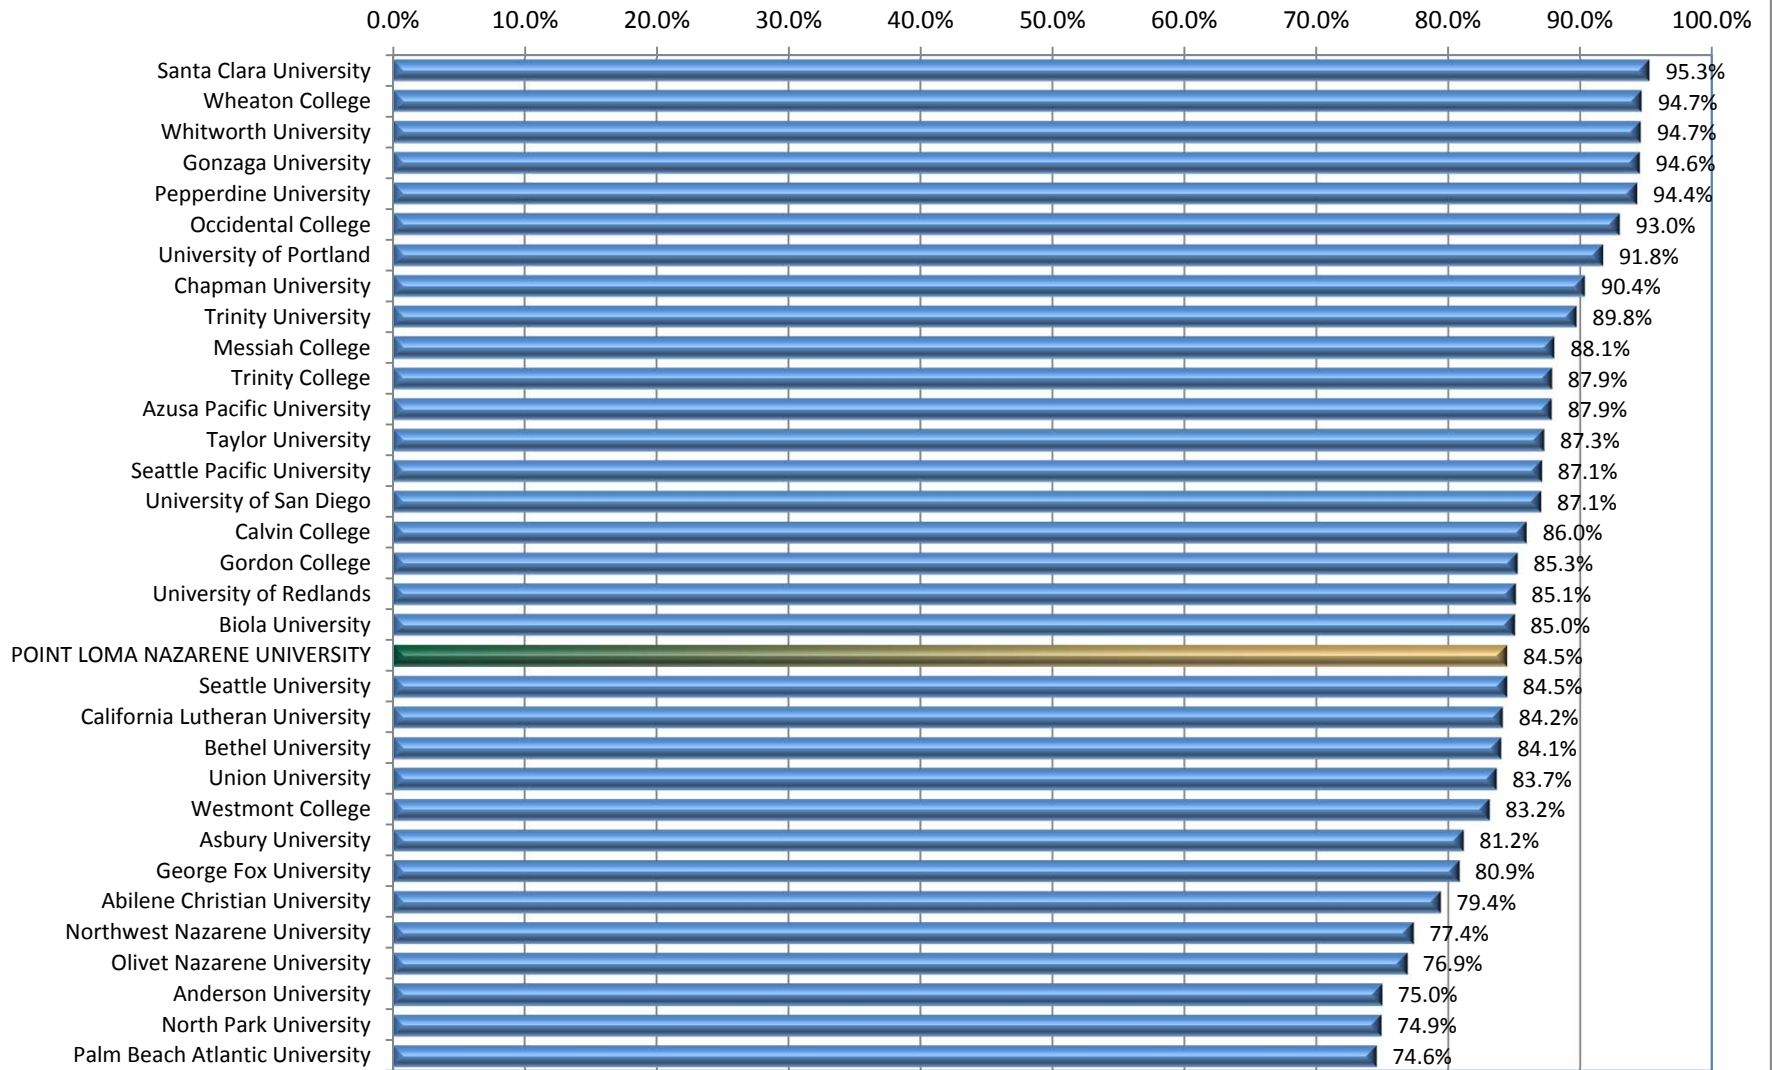

PLNU PEER COMPARISONS

One-Year Retention Rates (Fall 2014 Cohort)

(A) - Aspirant Institutions

Source: Institutional Research, 12/16/16 - Data compiled from IPEDS.