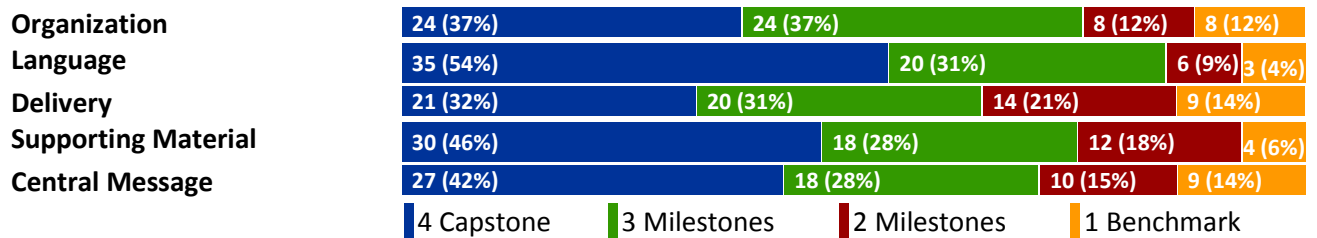

	Capstone (4 pts)	Milestones (3 pts)	Milestones (2 pts)	Benchmark (1 pts)	Mean	Mode	Stdev
Organization	24	24	8	8	3.000	4	1.000
Language	35	20	6	3	3.359	4	0.836
Delivery	21	20	14	9	2.828	4	1.039
Supporting Material	30	18	12	4	3.156	4	0.939
Central Message	27	18	10	9	2.984	4	1.068